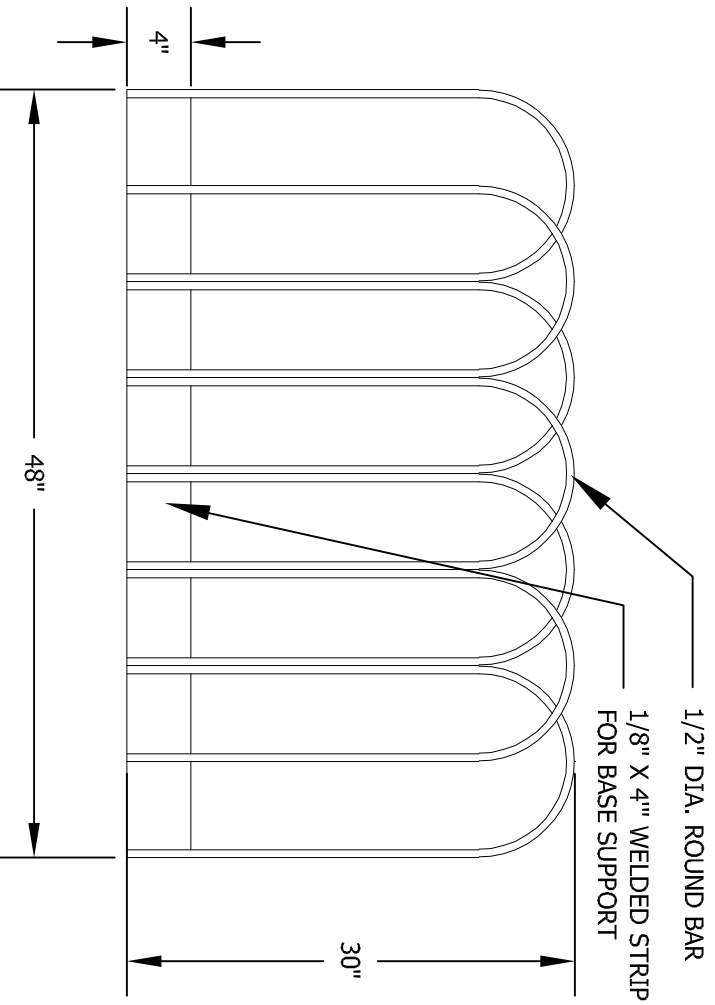

- NOTES:
1. CUSTOM SIZES ARE AVAILABLE
 2. WEATHER RESISTANT BLACK POWDER COATED FINISH

ITEM NUMBER	DIMENSIONS
QE00100	18" H X 48" W
QE00101	18" H X 72" W
QE00102	18" H X 96" W
QE00103	24" H X 48" W
QE00104	24" H X 72" W
QE00105	24" H X 96" W
QE00106	30" H X 48" W
QE00107	30" H X 72" W
GF00108	30" H X 96" W

Scale:
 1" = 1'-0"

Drawn By:
 KJD