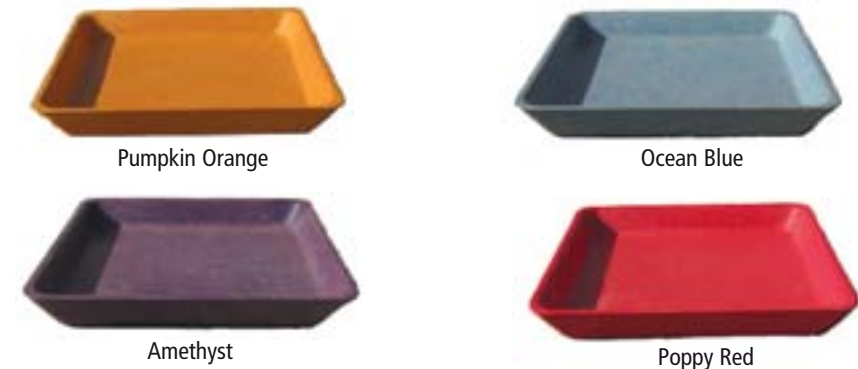

UPC Code	Item #	Color	Size D x H	Case Pack	Matching Saucer Size	Case Weight Lbs
7 67061 17580 0	17580	Blue	7" x 6 1/4"	12	5 3/4"	8
7 67061 17581 7	17581	Leaf Green	7" x 6 1/4"	12	5 3/4"	8
7 67061 17582 4	17582	Oatmeal	7" x 6 1/4"	12	5 3/4"	8
7 67061 17583 1	17583	Red	7" x 6 1/4"	12	5 3/4"	8
7 67061 17584 8	17584	Chocolate	7" x 6 1/4"	12	5 3/4"	8
7 67061 17585 5	17585	Pumpkin Orange	7" x 6 1/4"	12	5 3/4"	8
7 67061 17586 2	17586	Amethyst	7" x 6 1/4"	12	5 3/4"	8

Eco Planters® Milan Square/Square Saucer

Pumpkin Orange

Amethyst

Ocean Blue

Poppy Red

Milan Square

UPC Code	Item #	Color	Size D x H	Case Pack	Matching Saucer Size	Case Weight Lbs
7 67061 17670 8	17670	Pumpkin Orange	5" x 5"	12	4 3/4"	8
7 67061 17672 2	17672	Amethyst	5" x 5"	12	4 3/4"	8
7 67061 17674 6	17674	Ocean Blue	5" x 5"	12	4 3/4"	8
7 67061 17676 0	17676	Poppy Red	5" x 5"	12	4 3/4"	8

Pumpkin Orange

Amethyst

Ocean Blue

Poppy Red

Square Saucer

UPC Code	Item #	Color	Size D x H	Case Pack	Matching Saucer Size	Case Weight Lbs
7 67061 17690 6	17690	Pumpkin Orange	4 3/4"	12	—	3
7 67061 17692 0	17692	Amethyst	4 3/4"	12	—	3
7 67061 17694 4	17694	Ocean Blue	4 3/4"	12	—	3
7 67061 17696 8	17696	Poppy Red	4 3/4"	12	—	3