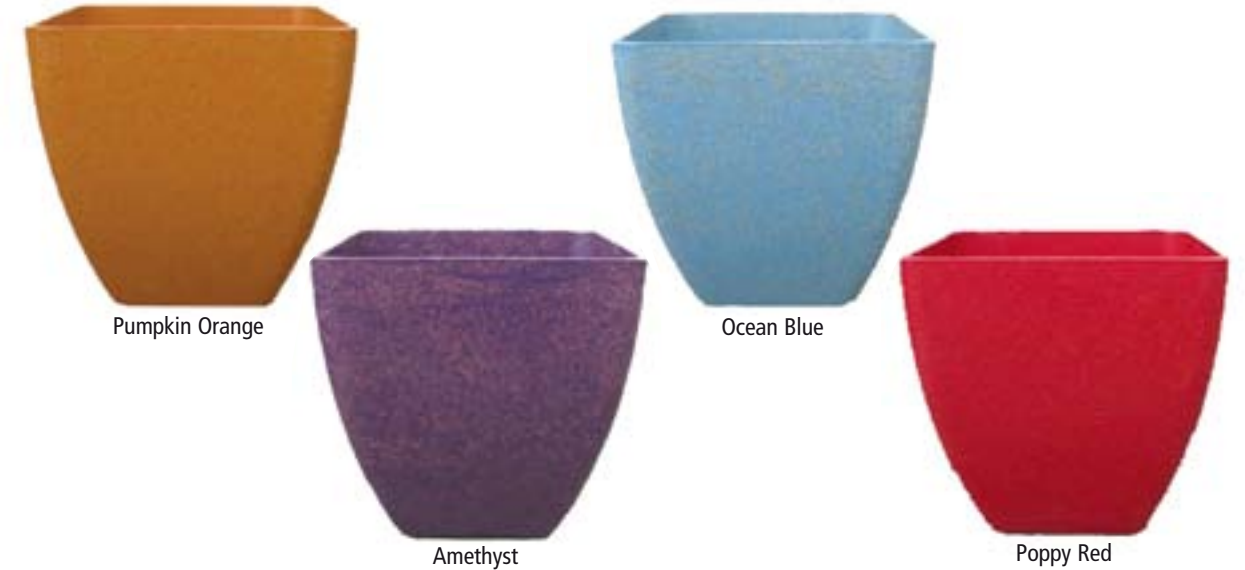

Eco Planters® Milan Square/Square Saucer

Pumpkin Orange

Amethyst

Ocean Blue

Poppy Red

Milan Square

UPC Code	Item #	Color	Size D x H	Case Pack	Matching Saucer Size	Case Weight Lbs
7 67061 17670 8	17670	Pumpkin Orange	5" x 5"	12	4 3/4"	8
7 67061 17672 2	17672	Amethyst	5" x 5"	12	4 3/4"	8
7 67061 17674 6	17674	Ocean Blue	5" x 5"	12	4 3/4"	8
7 67061 17676 0	17676	Poppy Red	5" x 5"	12	4 3/4"	8