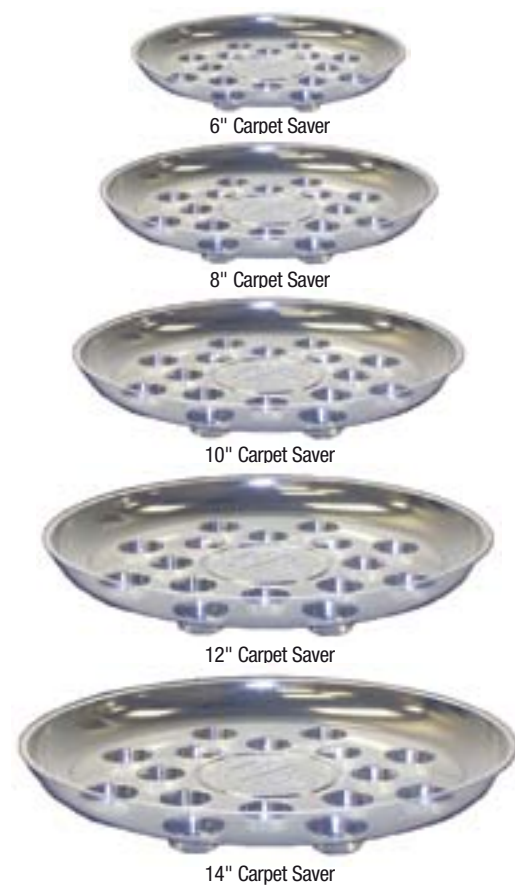

Accessories Carpet Savers

Accessories Cork Plant Mats

3340300