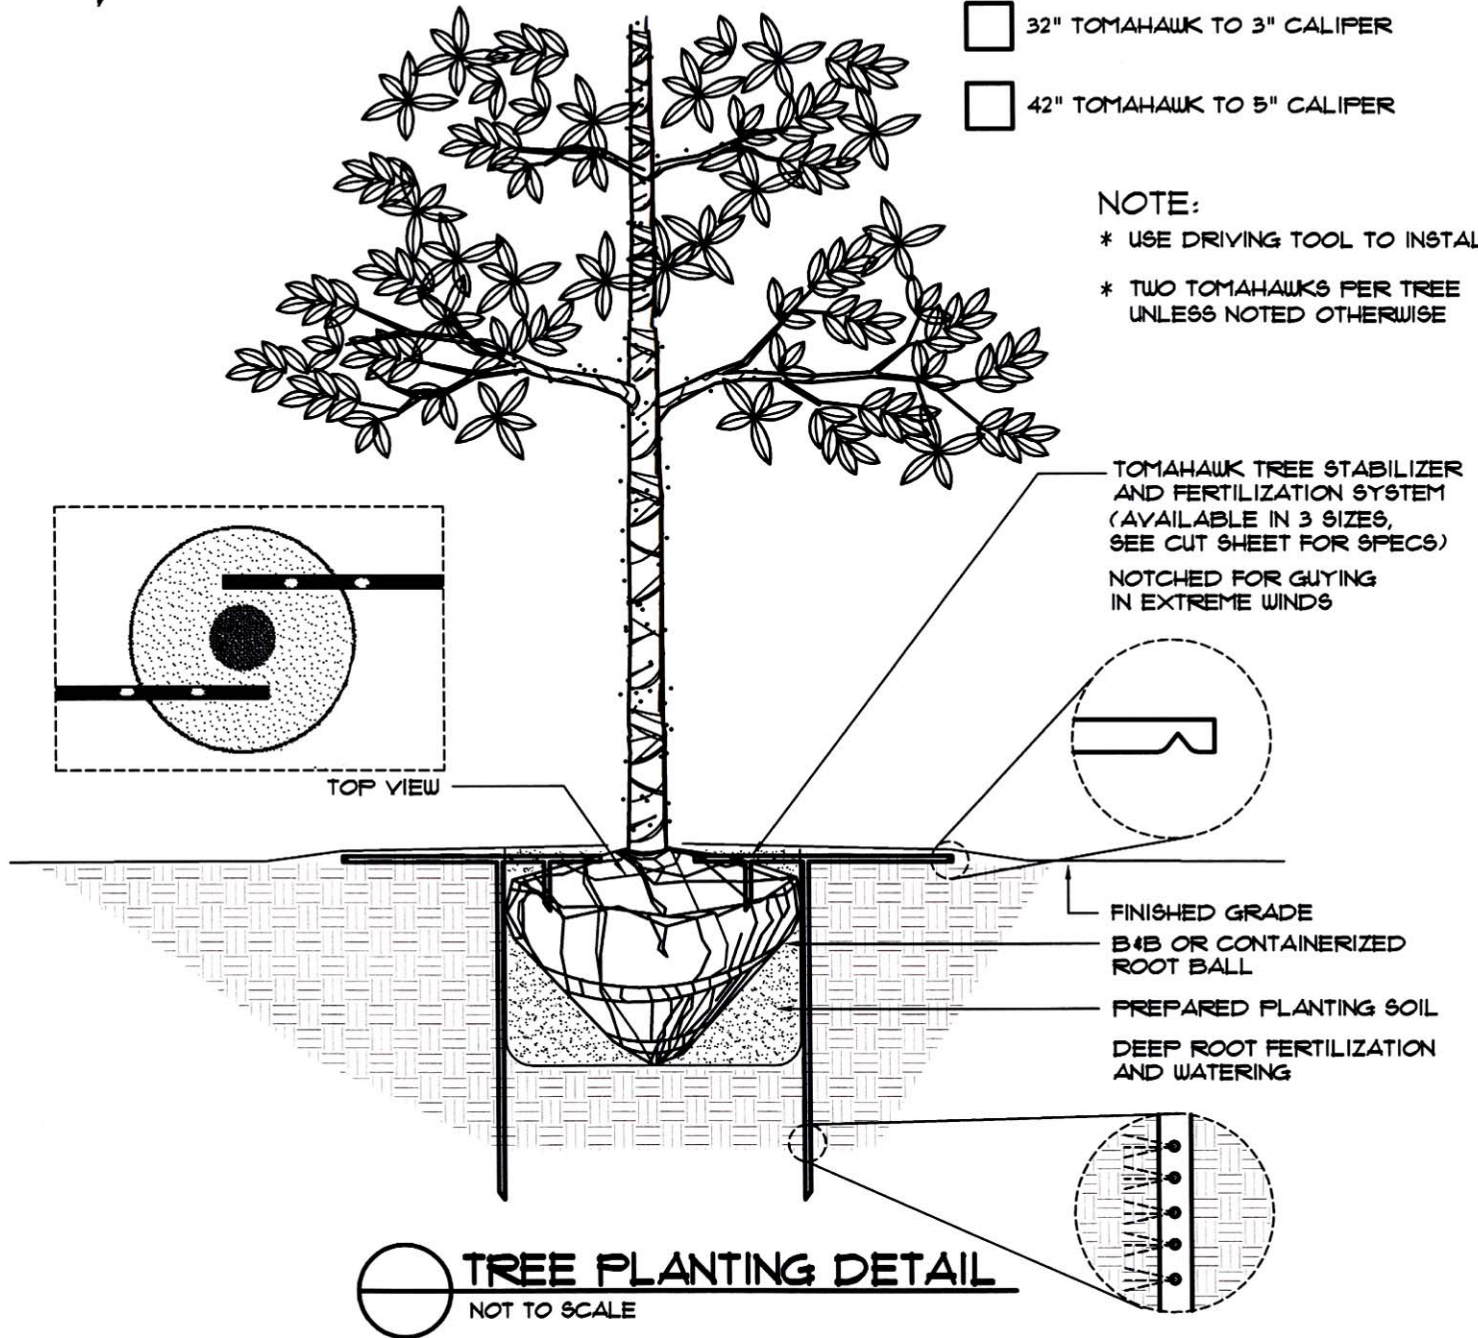

# Tomahawk™

Tree Stabilizer & Fertilization System

CHECK SPECIFIED SIZE:

- 24" TOMAHAWK TO 1-1/2" CALIPER
- 32" TOMAHAWK TO 3" CALIPER
- 42" TOMAHAWK TO 5" CALIPER

NOTE:

- \* USE DRIVING TOOL TO INSTALL
- \* TWO TOMAHAWKS PER TREE UNLESS NOTED OTHERWISE